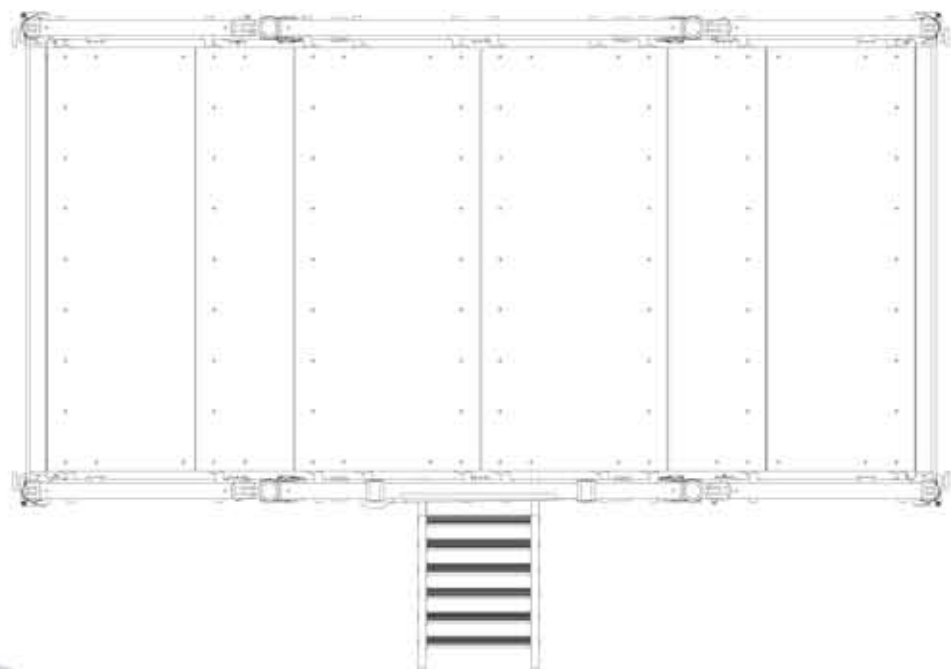

Nuclear Sector Platform

TEL: 01493 655659

EMAIL: info@globalaccessplatforms.co.uk

Offering Platform Solutions for all Sectors.

Nuclear Sector Platform

TEL: 01493 655659

EMAIL: info@globalaccessplatforms.co.uk